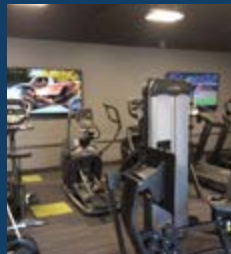

Mac 3 waterslides

Axe Throwing \$

Pool-side Bar

Weekly Saturday Night Fireworks (peak season only)

Splashpad

Exclusive Fitness Centre

Ball Hockey Courts

Arcade & Funplex