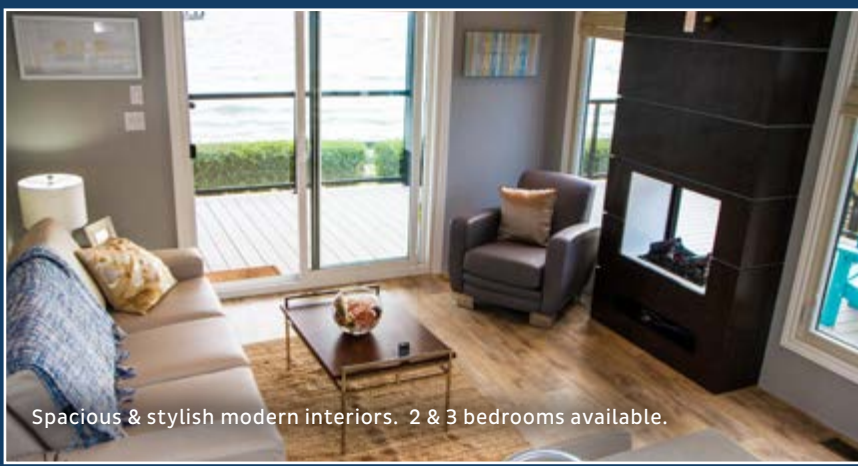

VACATION COTTAGE OWNERSHIP

starting in low
$100k's

Enjoy the glorious views of Lake Erie.
• 2 1/2 miles of sandy beach

• exclusive lifestyle activities & events

• exclusive clubhouses & lounges

• includes 8 seasonal resort passes

• resort style living
• 560 acres of FUN

SHERKSTON
SHORES

Creating Memories

that last a Lifetime!

8 Seasonal Resort Passes

(access to waterpark, beaches, Funplex, fitness centre, clubhouses, mini-golf)

Unlimited guest passes available for your friends and family to visit! Plus, anyone with a Seasonal Resort Pass can sign-in a guest for access to all facilities/amenities!

2 vehicle gate access passes

A jam-packed entertainment schedule for adults, family, and children of all ages

Discounts on resort amenities and activities including Boston Pizza

24-hour security 365 days/year

Resort maintenance, landscaping, lawn cutting & garbage pick-up

20% off cottage & camping vacations for your friends and family (Excludes holiday weekends and luxury accommodations)

Picnic areas, walking trails, 2 dog parks, dog beach, and beach boardwalk

Golf Cart Sales & Rentals on-site

Grocery Store & Laundry facilities on-site

Free resort-wide Wi-Fi

BUT Wait....there's more, A LOT MORE...

www.LiveSherkston.com
1.844.894.7300